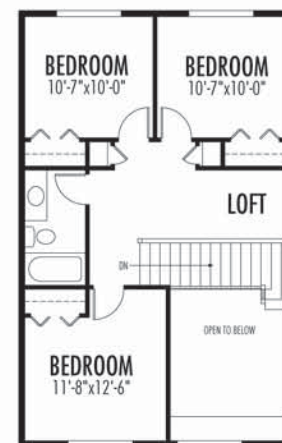

# The Roycroft

Rancher Series

**TOTAL AREA: 2,394 sq. ft.**  
Garage Area: 528 sq. ft.  
Width: 60'-0"  
Depth: 47'-0"

**MAIN FLOOR**  
1,714 sq.ft.

**UPPER FLOOR**  
680 sq.ft.