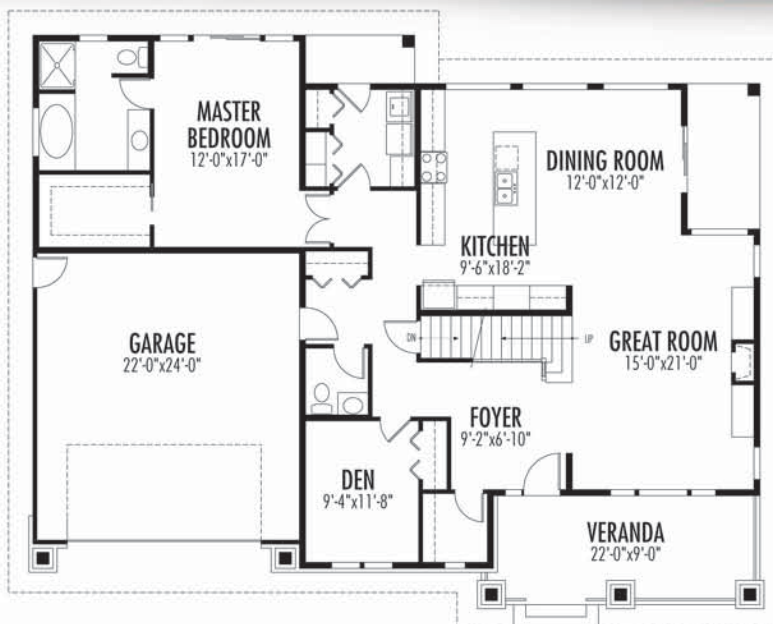

# The Roycroft

Rancher Series

**TOTAL AREA: 2,394 sq. ft.**  
Garage Area: 528 sq. ft.  
Width: 60'-0"  
Depth: 47'-0"

**MAIN FLOOR**  
1,714 sq.ft.

**UPPER FLOOR**  
680 sq.ft.