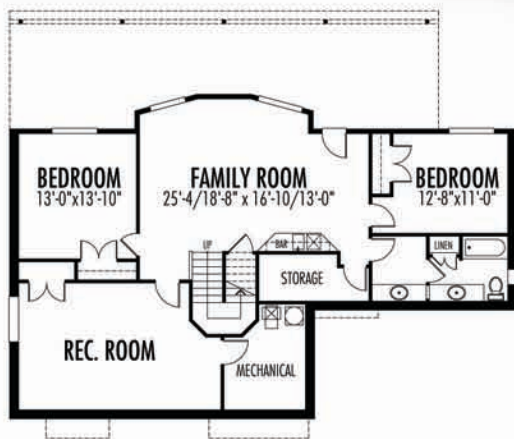

The Millbrook

Rancher Series

TOTAL AREA: 3,209 sq. ft.

(Includes Lower Floor)

Garage Area: 496 sq. ft.

Width: 56'-0"

Depth: 56'-0"

LOWER FLOOR (WALKOUT)
1,581 sq.ft.

MAIN FLOOR
1,628 sq.ft.