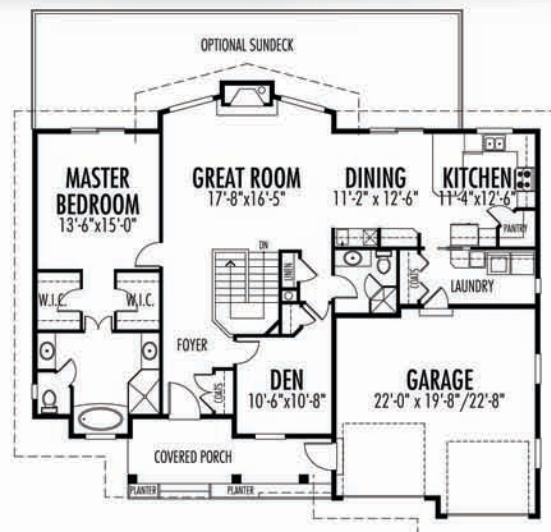

The Millbrook

Rancher Series

TOTAL AREA: 3,209 sq. ft.

(Includes Lower Floor)

Garage Area: 496 sq. ft.

Width: 56'-0"

Depth: 56'-0"

LOWER FLOOR (WALKOUT)
1,581 sq.ft.

MAIN FLOOR
1,628 sq.ft.