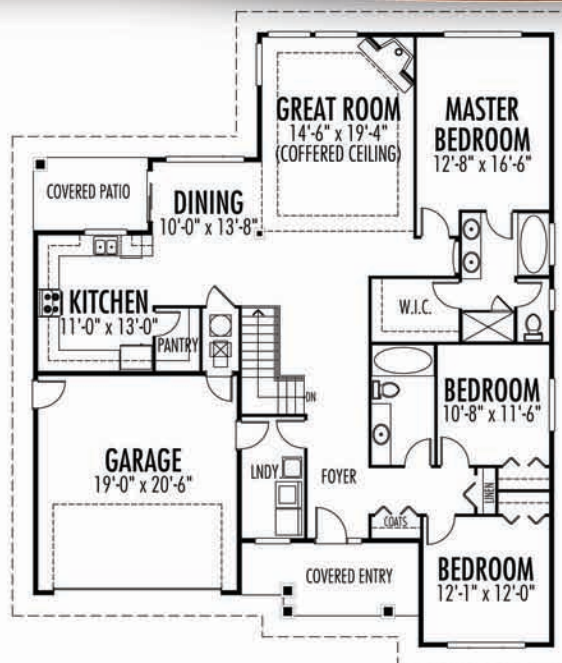

# The Hamilton

Rancher Series

**TOTAL AREA: 1,932 sq. ft.**  
 Garage Area: 414 sq. ft.  
 Width: 50'-0"  
 Depth: 59'-0"

**MAIN FLOOR**  
1,932 sq. ft.