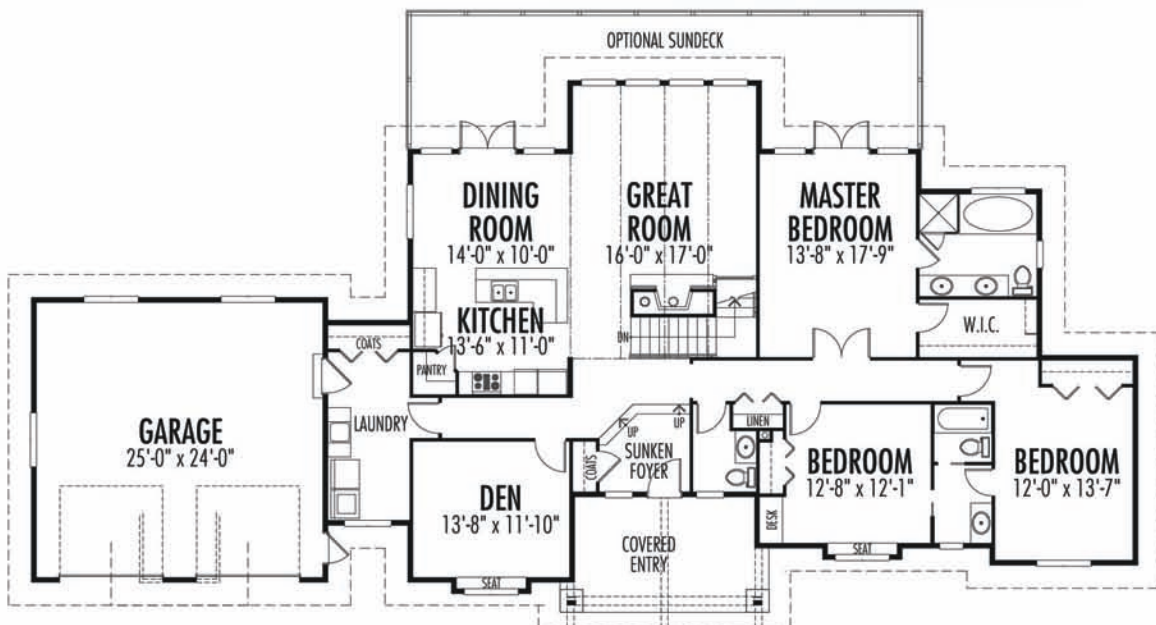

The Foxcroft

Rancher Series

TOTAL AREA: 2,280 sq. ft.

Garage Area: 642 sq. ft.

Width: 97'-0"

Depth: 47'-0"

MAIN FLOOR
2,280 sq. ft.