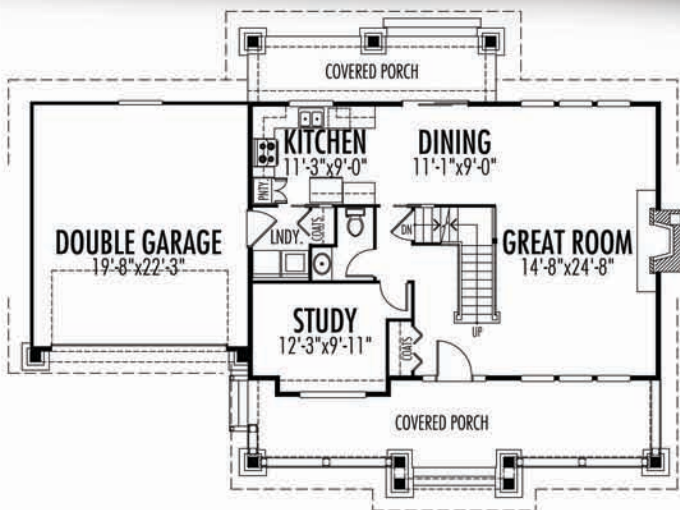

The Willowbrook

Mountain Series

TOTAL AREA: 1,824 sq. ft.

Garage Area: 460 sq. ft.

Width: 60'-6"

Depth: 40'-0"

MAIN FLOOR
991 sq. ft.

UPPER FLOOR
833 sq. ft.