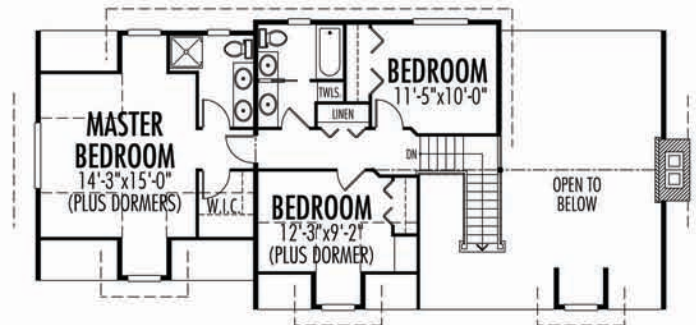

The Willowbrook

Mountain Series

TOTAL AREA: 1,824 sq. ft.

Garage Area: 460 sq. ft.

Width: 60'-6"

Depth: 40'-0"

MAIN FLOOR
991 sq. ft.

UPPER FLOOR
833 sq. ft.