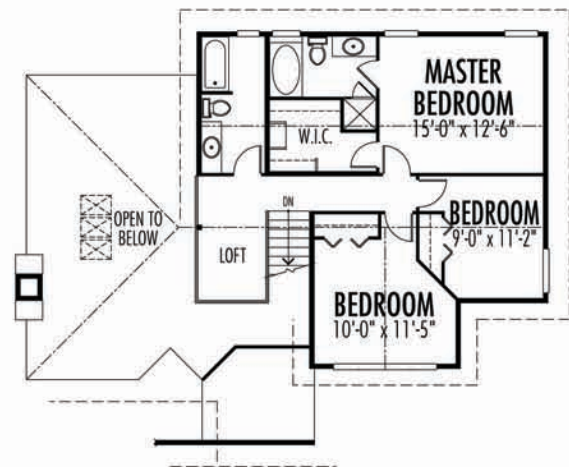

The Pinewood

Mountain Series

TOTAL AREA: 2,034 sq. ft.

Garage Area: 441 sq. ft.

Width: 48'-0"

Depth: 45'-0"

MAIN FLOOR
1,176 sq.ft.

UPPER FLOOR
858 sq.ft.