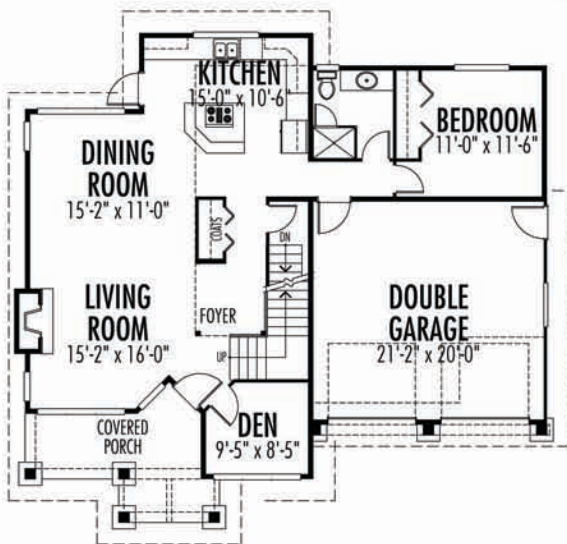

The Pinewood

Mountain Series

TOTAL AREA: 2,034 sq. ft.

Garage Area: 441 sq. ft.

Width: 48'-0"

Depth: 45'-0"

MAIN FLOOR
1,176 sq.ft.

UPPER FLOOR
858 sq.ft.