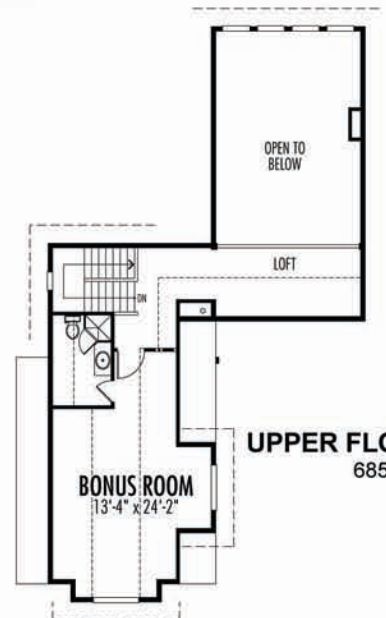

The Blackstone

Mountain Series

TOTAL AREA: 3,833 sq. ft

(Includes Lower Floor)

Garage Area: 501 sq. ft.

Width: 52'-6"

Depth: 69'-6"

LOWER FLOOR (WALKOUT)
1,574 sq. ft.

MAIN FLOOR
1,574 sq. ft.

UPPER FLOOR
685 sq. ft.