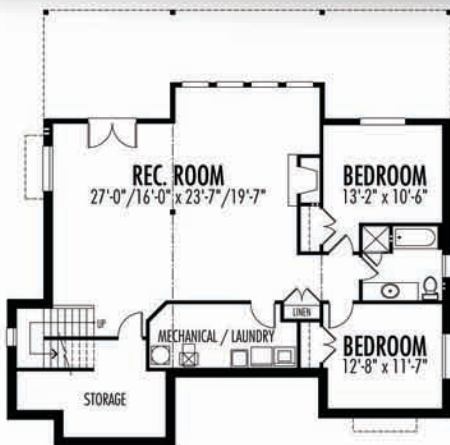

The Blackstone

Mountain Series

TOTAL AREA: 3,833 sq. ft

(Includes Lower Floor)

Garage Area: 501 sq. ft.

Width: 52'-6"

Depth: 69'-6"

LOWER FLOOR (WALKOUT)
1,574 sq. ft.

MAIN FLOOR
1,574 sq. ft.

UPPER FLOOR
685 sq. ft.