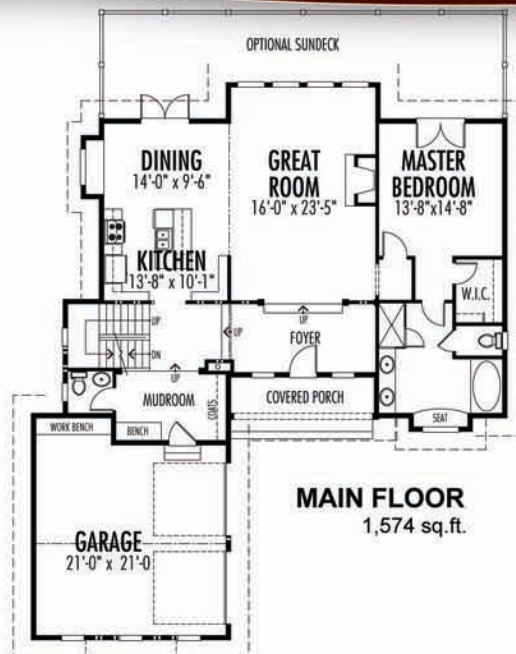

The Blackstone

Mountain Series

TOTAL AREA: 3,833 sq. ft

(Includes Lower Floor)

Garage Area: 501 sq. ft.

Width: 52'-6"

Depth: 69'-6"

LOWER FLOOR (WALKOUT)
1,574 sq. ft.

MAIN FLOOR
1,574 sq. ft.

UPPER FLOOR
685 sq. ft.