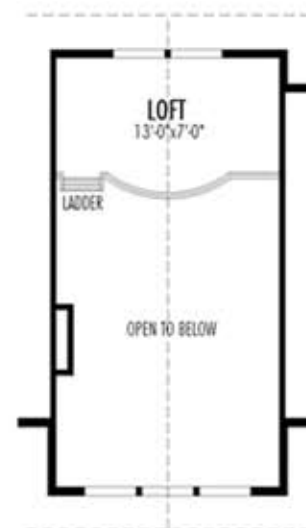

# The Gibson

Foothills Series

**TOTAL AREA: 1013 sq. ft.**  
 Garage Area: n/a  
 Width: 36'-0"  
 Depth: 40'-0"

**UPPER FLOOR**  
105 sq.ft.